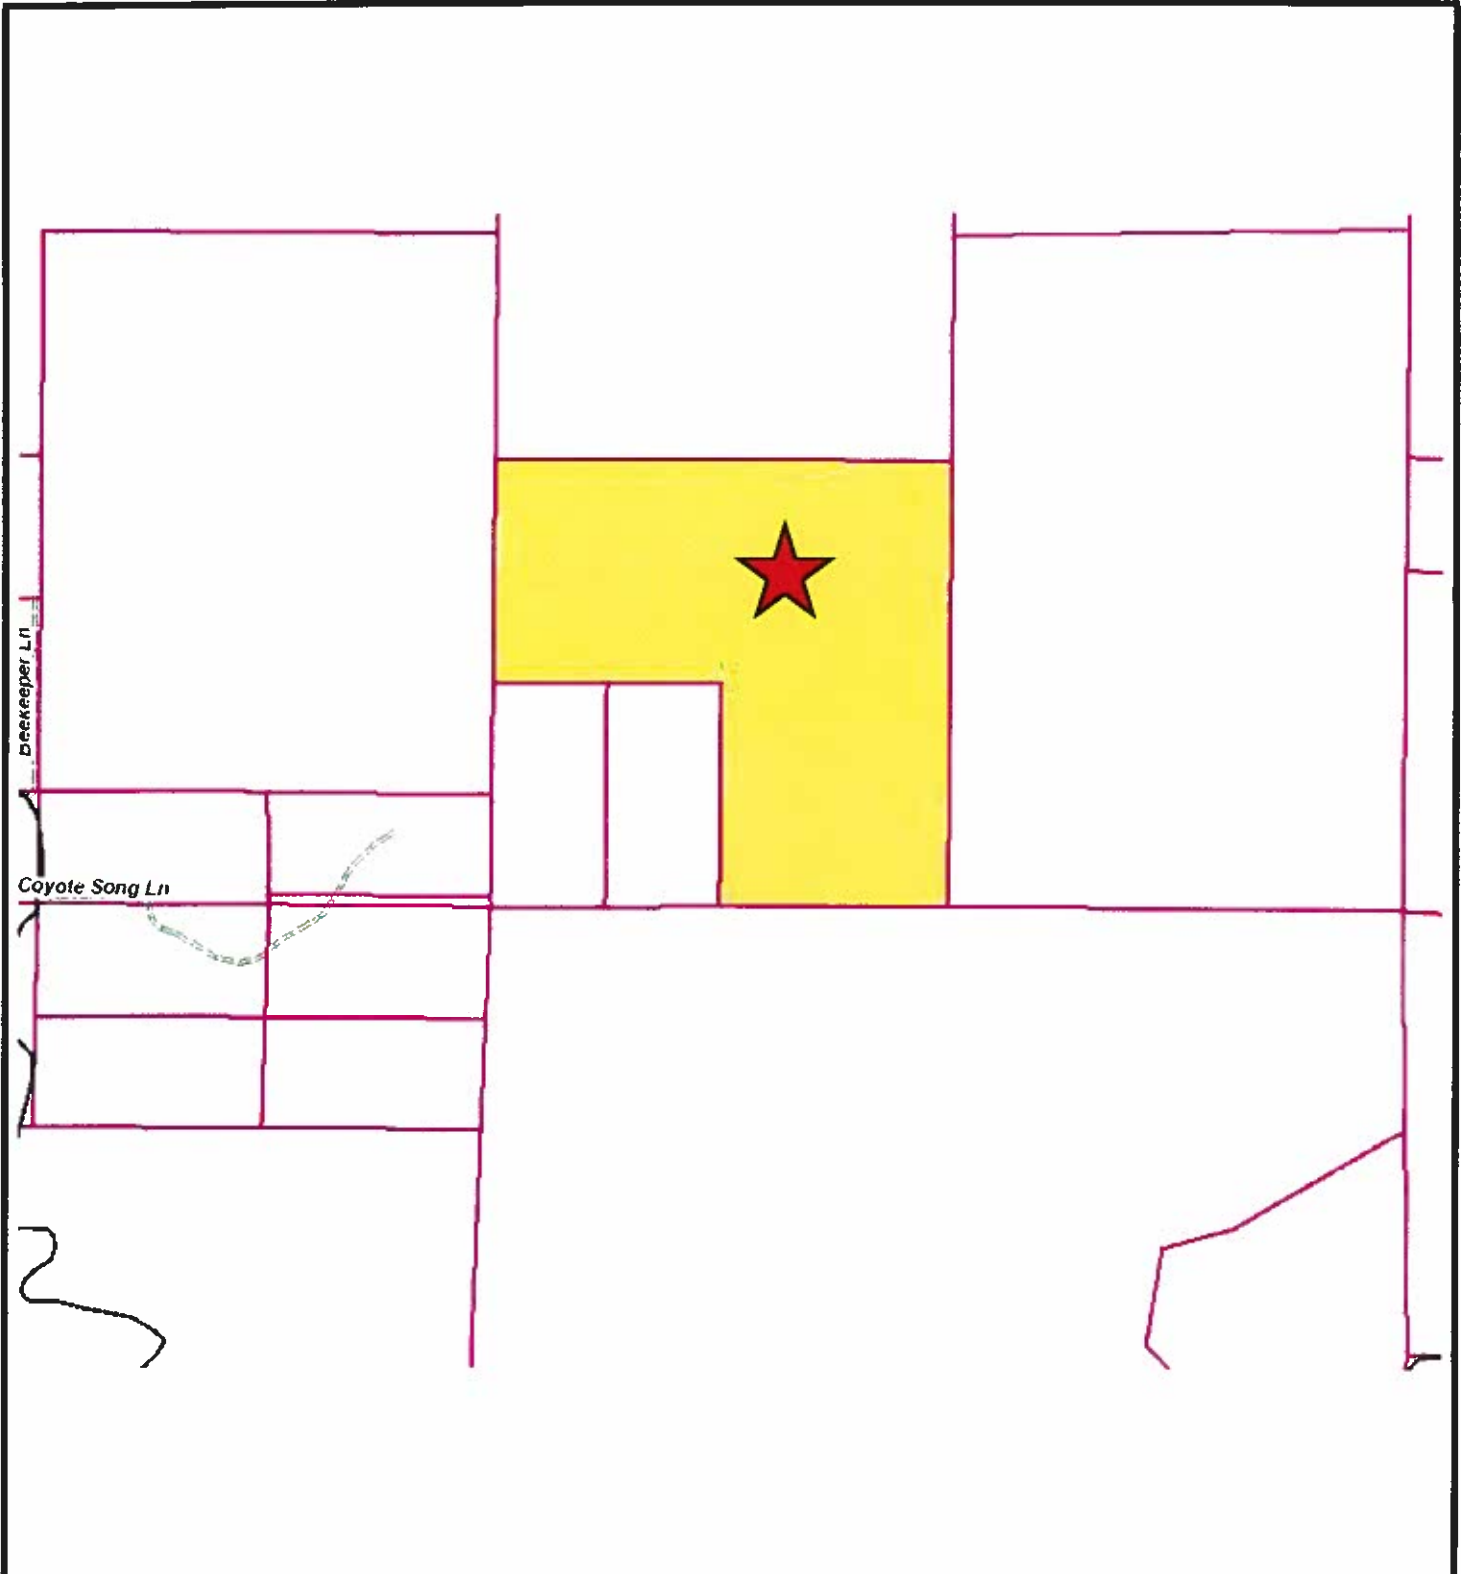

# Klickitat County Map

Customize a Subtitle Here

## Legend

County Boundary

Roads

Parcels

Towns (Points)

-  City
-  County
-  Other Govt
-  Private
-  State

City Limits

1,000 ft

Created by Klickitat County; Klickitat County provides no warranty, expressed or implied, as to the accuracy, reliability or completeness of this data.

**1381 S Snowden Rd  
White Salmon, WA 98672**

THIS MAP IS FURNISHED AS AN ACCOMMODATION STRICTLY FOR THE PURPOSES OF GENERALLY LOCATING THE LAND. IT DOES NOT REPRESENT A SURVEY OF THE LAND OR IMPLY ANY REPRESENTATIONS AS TO THE SIZE, AREA OR ANY OTHER FACTS RELATED TO THE LAND SHOWN THEREOF