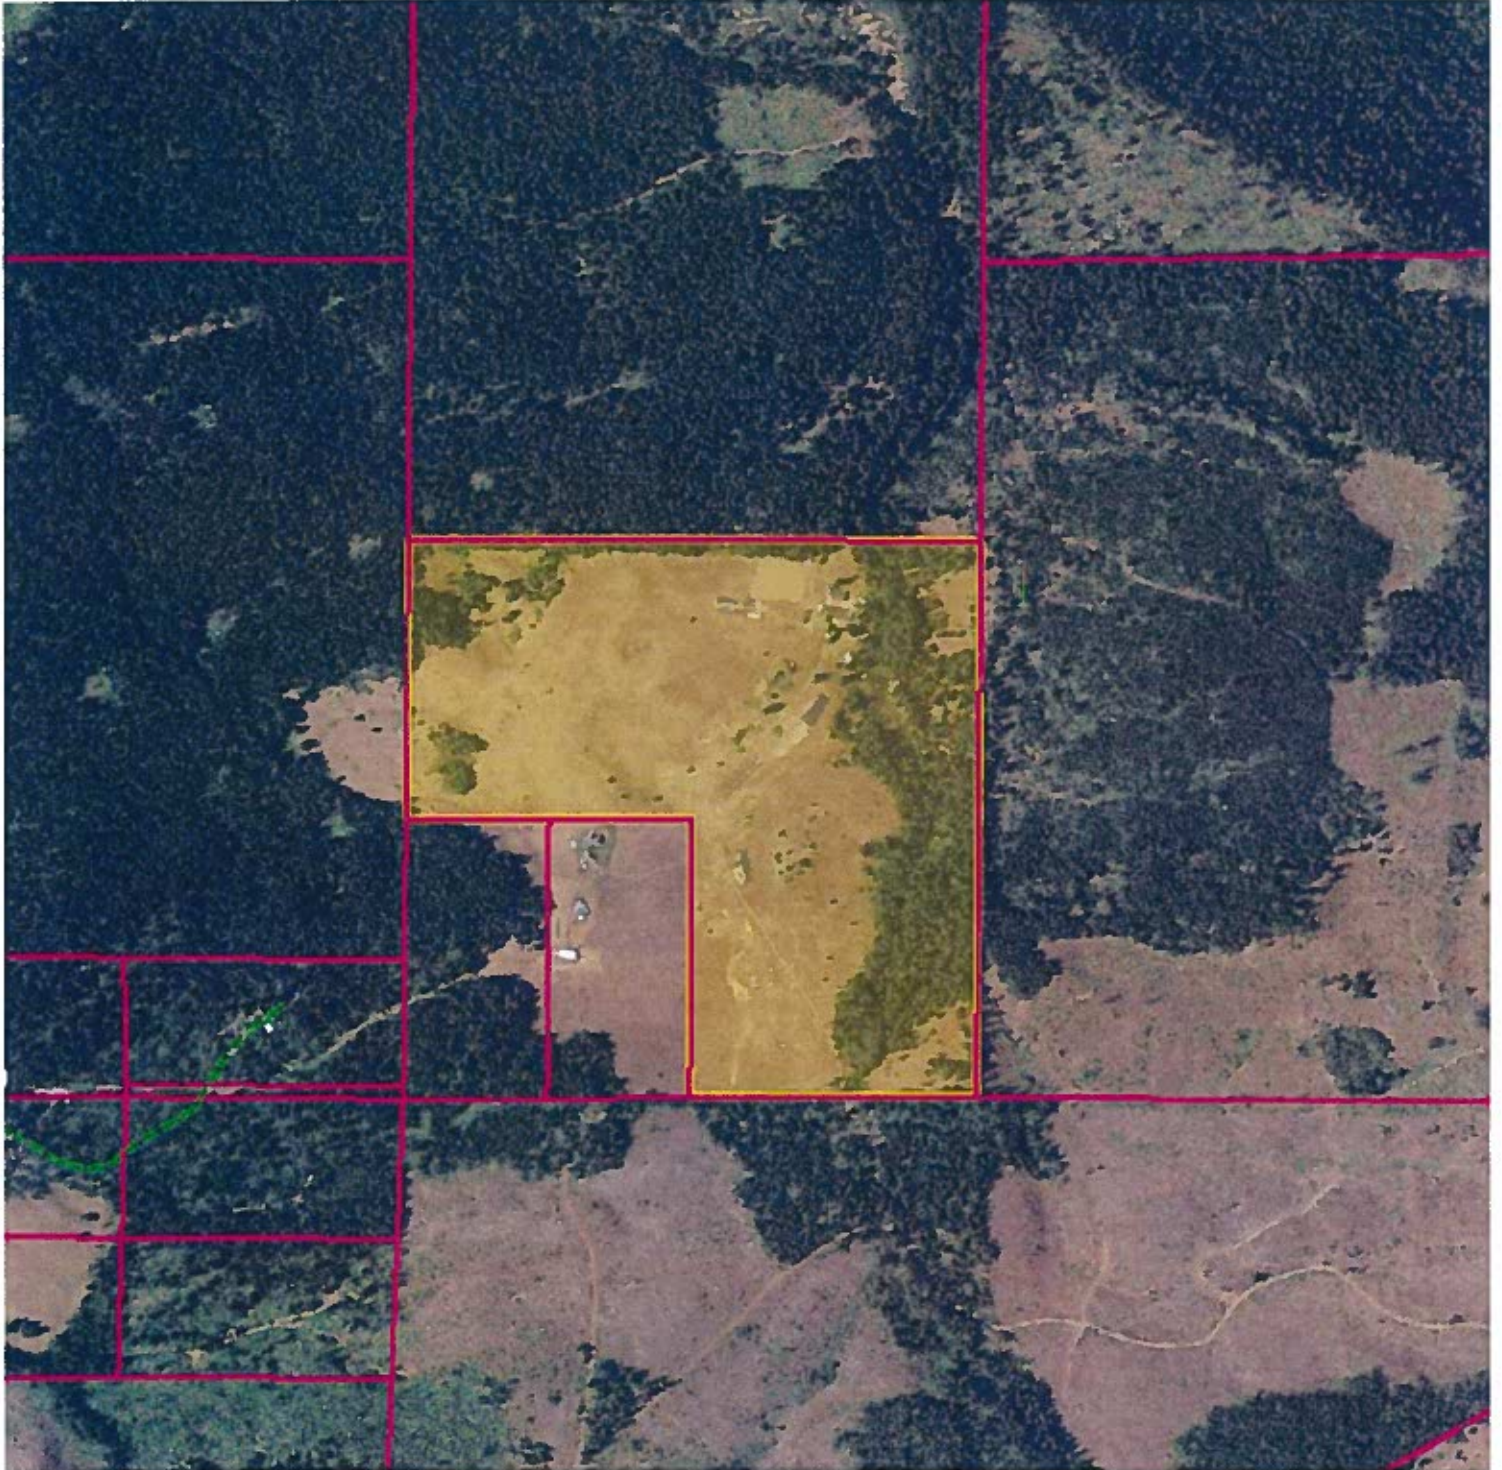

# Klickitat County Map

Customize a Subtitle Here

## Legend

County Boundary

Roads

Parcels

Towns (Points)

-  City
-  County
-  Other Govt
-  Private
-  State

City Limits

1,000 ft

Created by Klickitat County; Klickitat County provides no warranty, expressed or implied, as to the accuracy, reliability or completeness of this data.

**1381 S Snowden Rd  
White Salmon, WA 98672**

THIS MAP IS FURNISHED AS AN ACCOMMODATION STRICTLY FOR THE PURPOSES OF GENERALLY LOCATING THE LAND. IT DOES NOT REPRESENT A SURVEY OF THE LAND OR IMPLY ANY REPRESENTATIONS AS TO THE SIZE, AREA OR ANY OTHER FACTS RELATED TO THE LAND SHOWN THEREOF